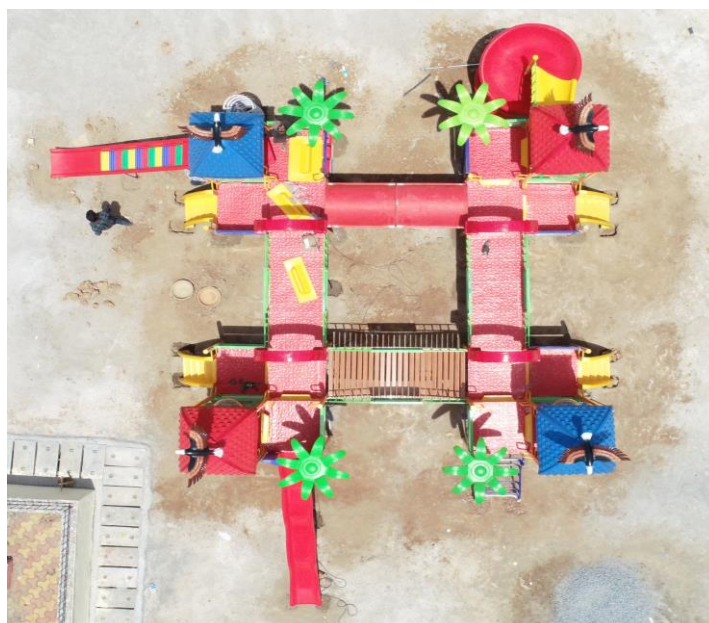

**Product Name: - Sixteen Unit Playglobal Multi-Purpose Play System (Code MPPS 01 )**

**Product Area: - W 36 Ft x L 40 Ft x H 20 Ft**

**Product Safe area: - W 38 Ft x L 42 Ft x H 21 Ft**

**Accessories**

**9' Ht. FRP Square platform 1000mm x 1000 mm with FRP canopy: - 3 nos**

**7' Ht. FRP Square platform 1000mm x 1000 mm with canopy: - 1 nos**

**7' Ht. FRP Square platform 1000mm x 1000 mm without canopy: - 4 nos**

**5' Ht. FRP Square platform 1000mm x 1000 mm without canopy: - 4 nos**

**3' Ht. FRP Square platform 1000mm x 1000 mm without canopy: - 4 nos**

**FRP Plain bridge 8' long with character railing: - 2 nos**

**FRP Tunnel 8' long: - 1 nos**

**Swinging bridge 8' long with character railing: - 1 nos**

**9'Ht. Vertical rope climber: - 1**

**7' Ht. Spiral climber: - 1**

**7' Ht. worm climber: - 1**

**FRP Eagle for canopy: - 4**

**ARC CANOPY: - 4**

**Palm tree & bubble panel: - 4+4**

**Slide entry: - 2**

**General Specifications: - ALL Pipes used are of Heavy G.I C Class pipes, PP Powder coating, FRP Material Like Gelcoat & Resin are of Satyen Brand, Matt ( Binani Make )**